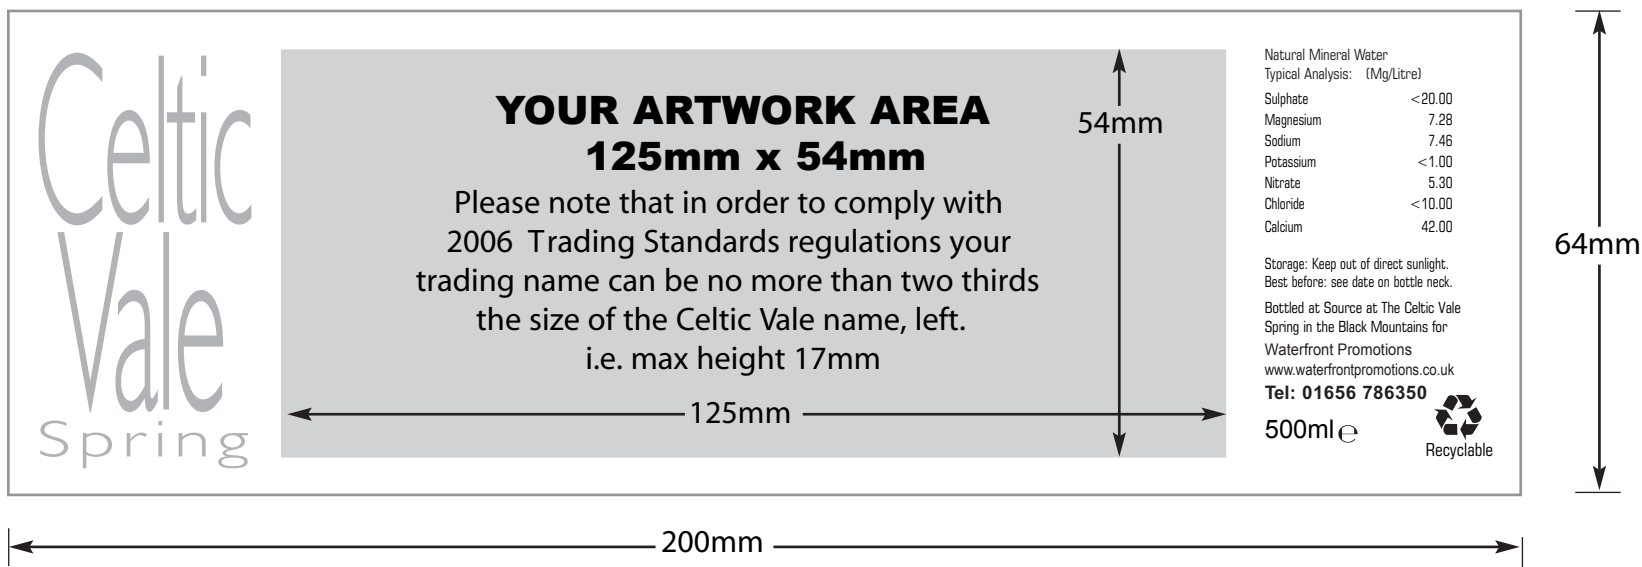

## Bottled Water Label Specifications 250ml, 330ml, 500ml & 1.5 litre bottles